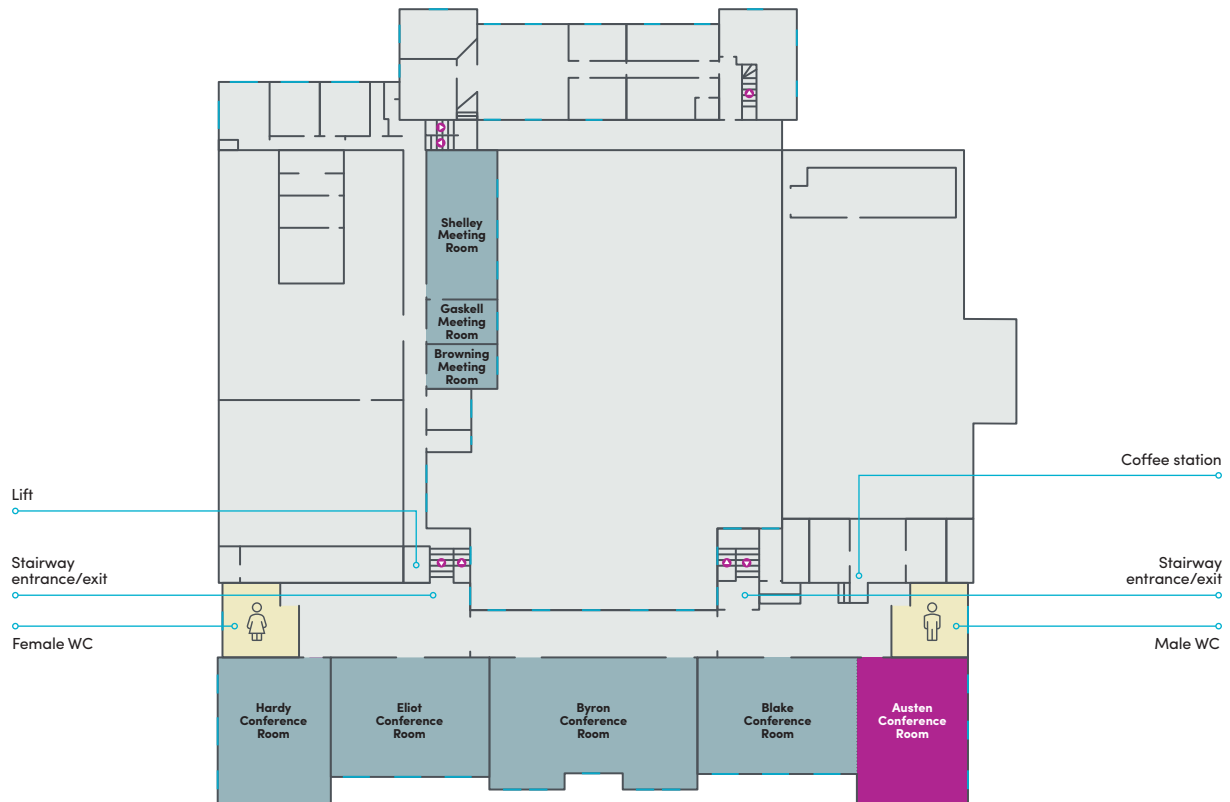

Austen Conference Room

Canham Turner - First floor

Dimensions

Length: 9.6m
Width: 7.3m
Area: 70.08sq m

Lighting

- Dimmers
- Natural daylight
- Blackout facility

Power & communications

- PC connection point
- 13 amp sockets x10
- Wireless and wired broadband internet access
- Portable 65" Digital display screen with laptop connection available

Access

Single door

Floor

Carpeted flat flooring

Perfect for presenting

The room lends itself perfectly to medium-sized presentations

Capacities

Boardroom style: 24