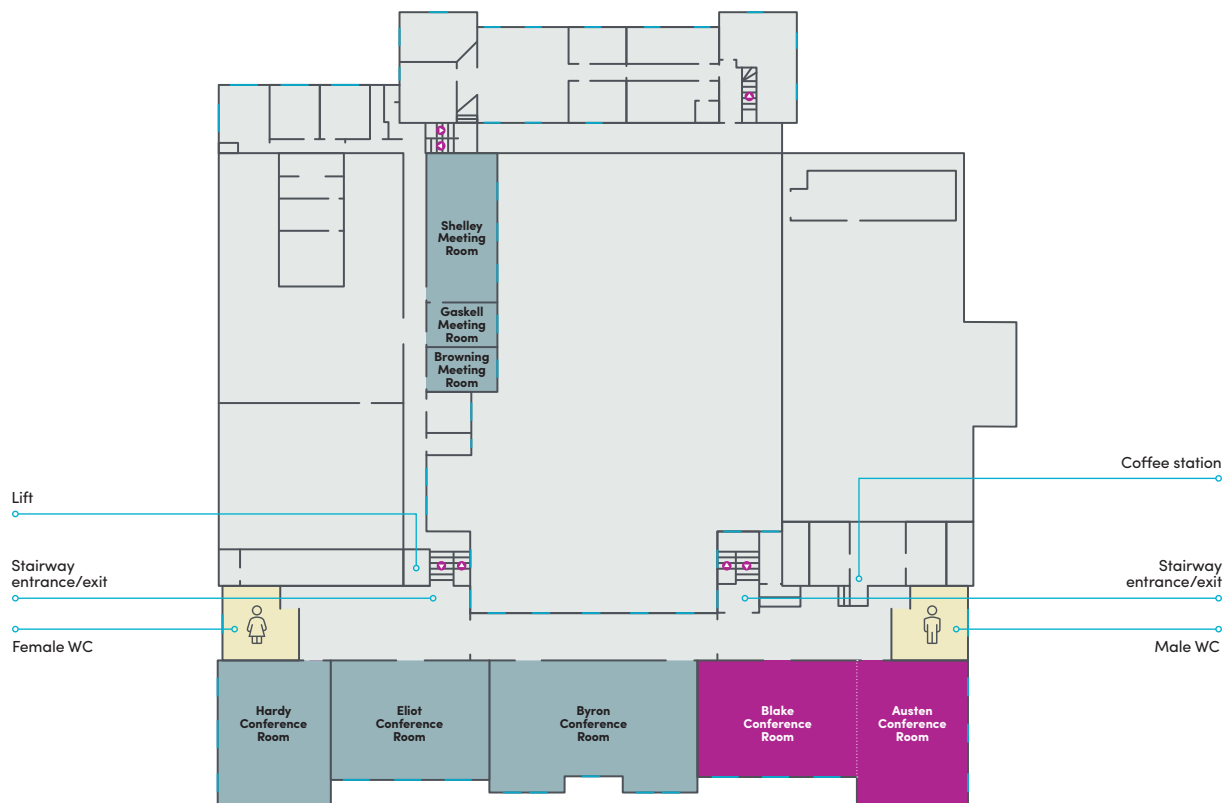

Austen & Blake Conference Rooms

Canham Turner - First floor

Dimensions

Length: 20.4m
Width: 7.3m
Area: 148.92sq m

Lighting

- Dimmers
- Natural daylight
- Blackout facility

Power & communications

- AV Station with touch-screen control interface
- Networked PC
- HDMI & VGA Laptop Connection
- Apple lightning cable
- Lapel mic
- Blu-ray player
- Wireless and wired internet access
- Data Projector
- Fixed screen
- 13 amp sockets x18

Access

- Double Door - Front
- Single Door - Rear

Floor

Carpeted flat flooring

Perfect for presenting

The room lends itself perfectly to larger presentations

Capacities

Boardroom style: 48