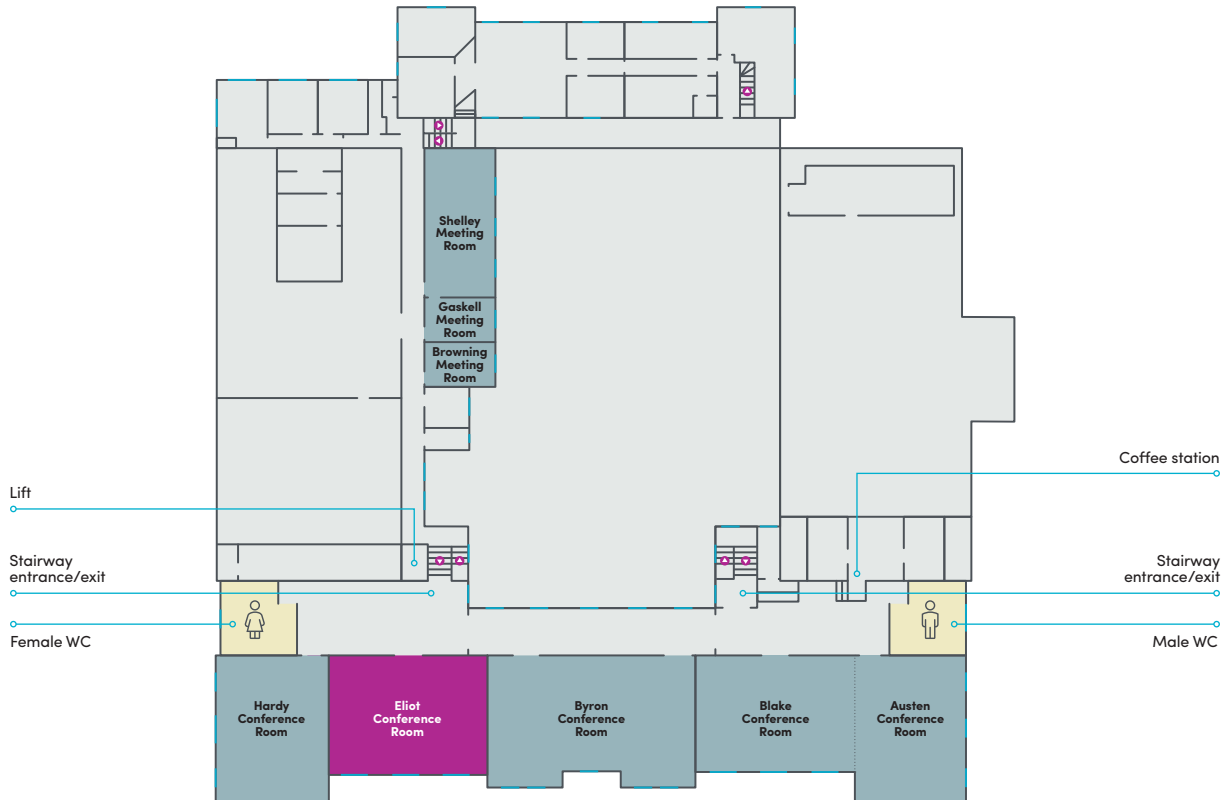

Eliot Conference Room

Canham Turner - First floor

Dimensions

Length: 10.7m
Width: 7.3m
Area: 78.11sq m

Lighting

- Dimmers
- Natural daylight
- Blackout facility

Power & communications

- PC connection point
- 13 amp sockets x8
- Screen
- Projector
- Wireless and wired broadband internet access

Access

Double door

Floor

Carpeted flat flooring

Perfect for presenting

The room lends itself well to medium-sized presentations

Capacities

Boardroom style: 24

Theatre style: 60

Classroom style: 30

Horseshoe style: 24

Cabaret: 30

Need some more information?
 Call the team **01482 465341**
 or email beyondevents@hull.ac.uk