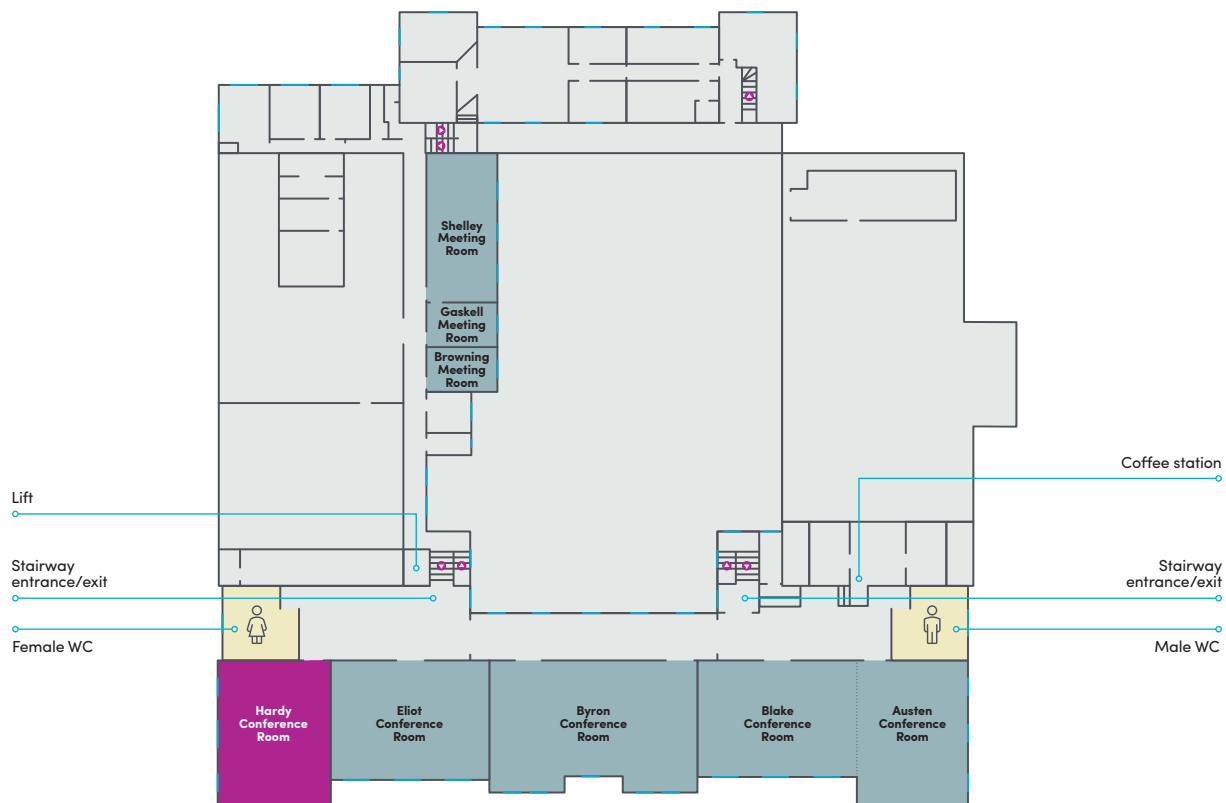

Hardy Conference Room

Canham Turner - First floor

Dimensions

Length: 12.9m
Width: 12m
Area: 154.8sq m

Lighting

- Dimmers
- Natural daylight
- Blackout facility

Power & communications

- Screen
- Projector
- PC connection point
- 13 amp sockets x8
- Wireless and wired broadband internet access

Access

Double door

Floor

Carpeted flat flooring

Perfect for presenting

The room lends itself well to medium-sized presentations

Capacities

Boardroom style: 24