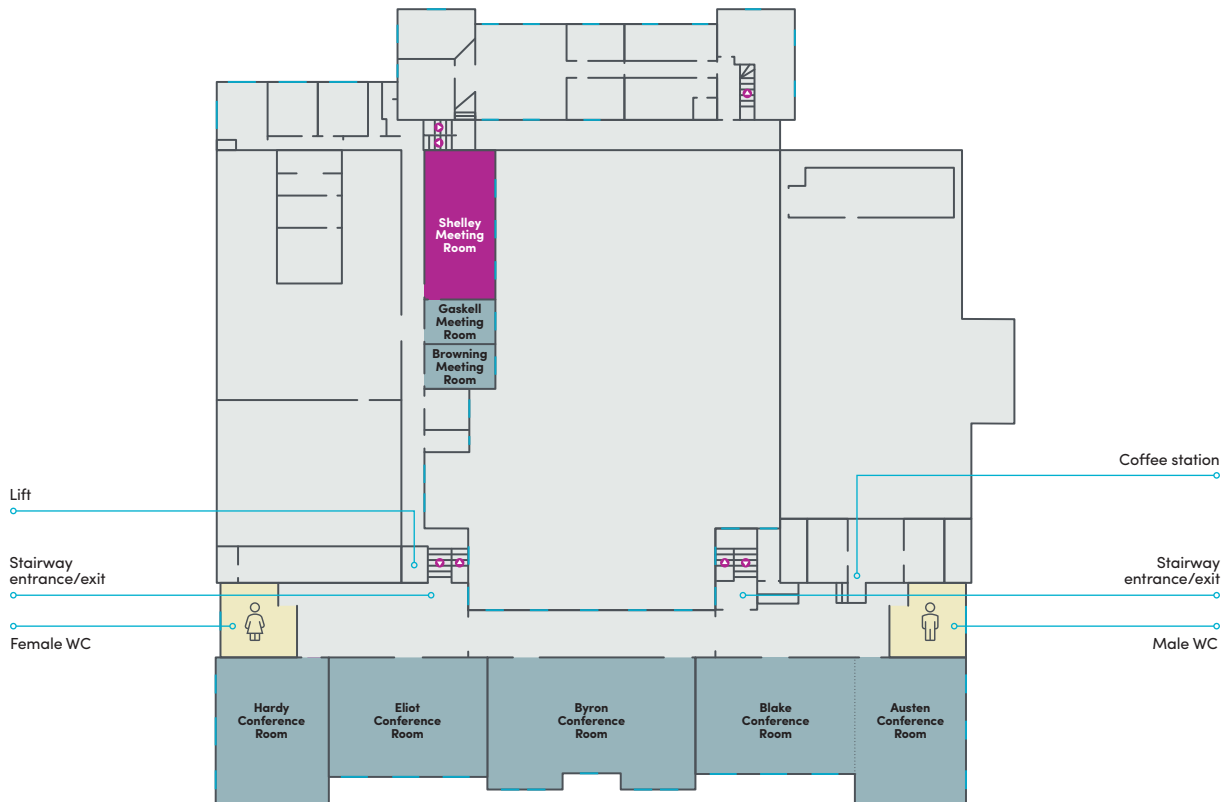

Shelley Meeting Room

Canham Turner - First floor

Dimensions

Length: 9.7m
Width: 4.5m
Area: 43.65sq m

Lighting

- Dimmers
- Natural daylight
- Blackout facility

Power & communications

- AV Station
- Networked PC
- HDMI & VGA Laptop Connection
- Wireless and wired internet access
- Data Projector
- Fixed screen
- 13 amp sockets x14

Access

Single door

Floor

Carpeted flat flooring

Perfect for presenting

The room lends itself to small informal presentations

Capacities

Boardroom style: 28

Theatre style: 40

Classroom style: 24

Horseshoe style: 24

Cabaret: 40

Need some more information?
Call the team **01482 465341**
or email beyondevents@hull.ac.uk