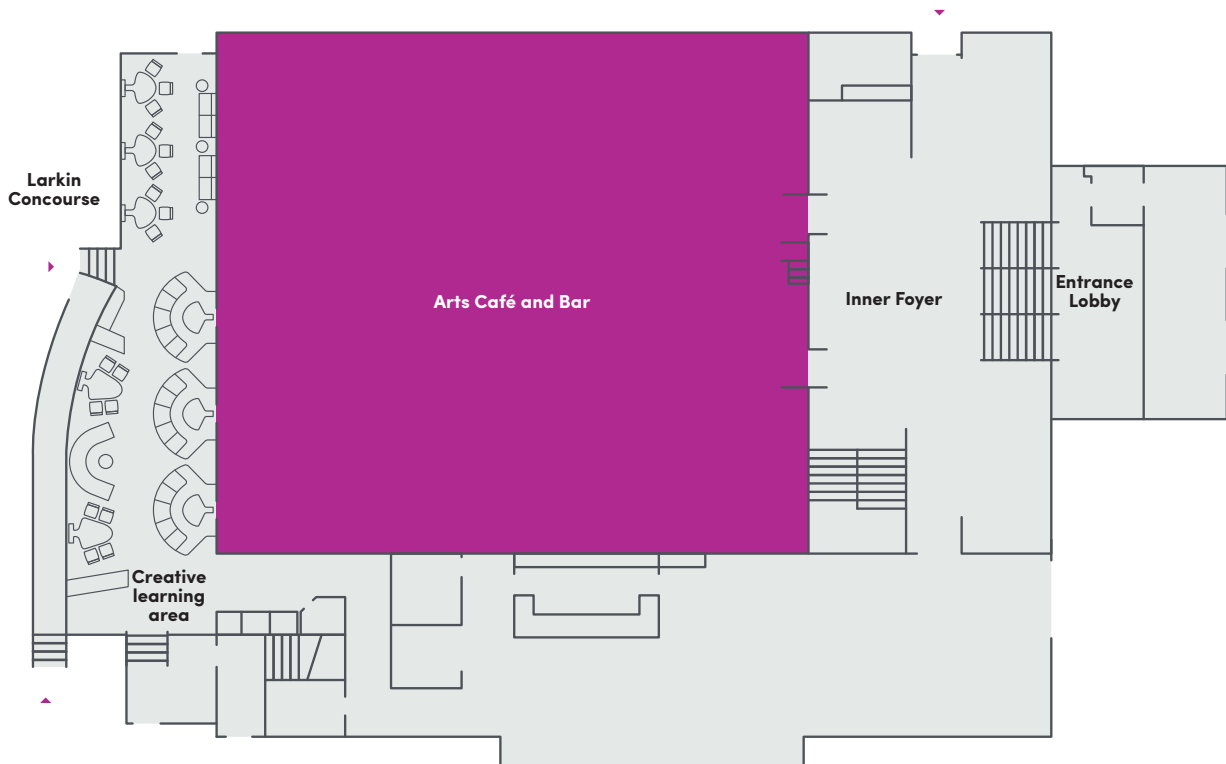

Arts Café and Bar

Middleton Hall

Dimensions

Length: 25.96m
Width: 8.22m
Area: 209.8sq m

Lighting

- Lighting has a number of different dimming pre-sets available
- Performance lighting

Sound

- Ceiling speaker system
- Input plate
- Microphone for announcement
- 12 x 4 mixer rack (iPad mixer available)

Power & communications

- Many 13 amp sockets
- 32 amp single phase available on request

Access

- Double door
- Steps, lift and ramp access from street level

Floor

Carpeted flat flooring

Refreshments & licenced bar

Capacities

Cafe Style: 80

Cabaret: 80

Need some more information?
 call the team **01482 465341**
 or email beyondevents@hull.ac.uk