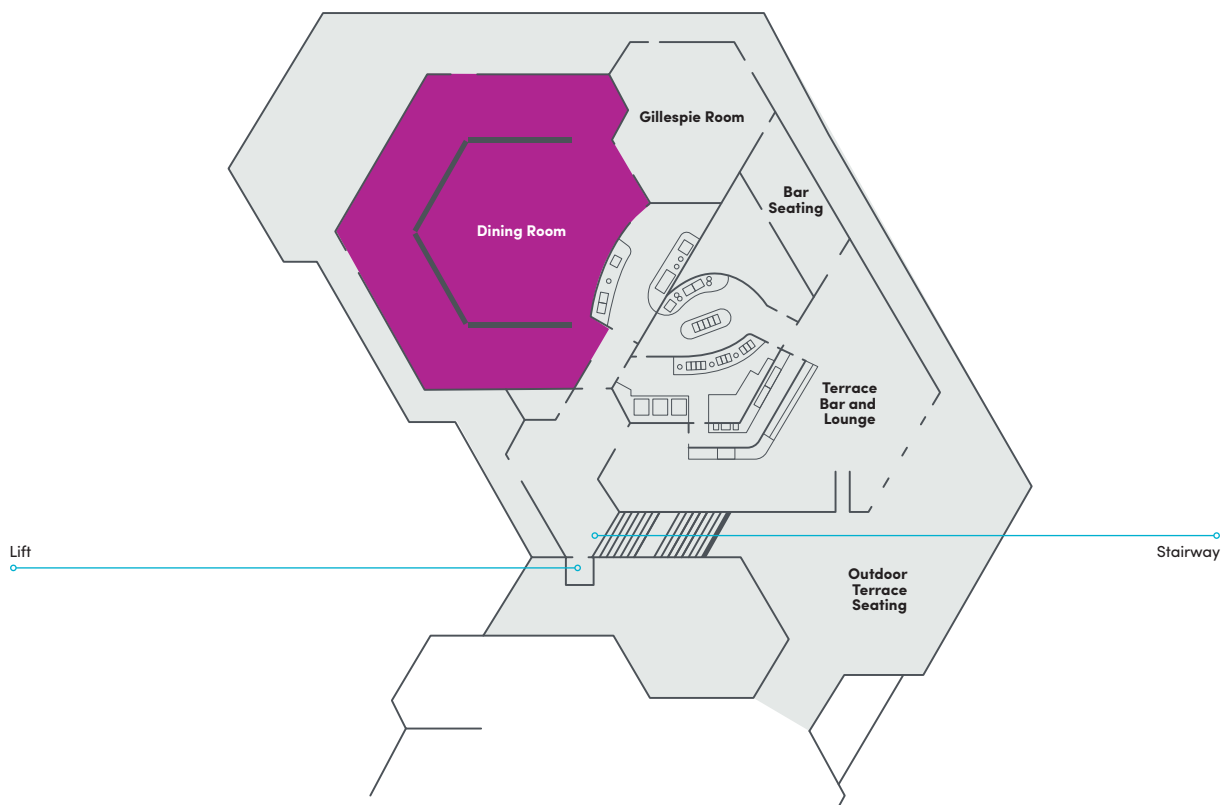

Dining Hall

The Lawns - First floor

Dimensions

Length: 20.4m
Width: 17m
Area: 346.8sq m

Lighting

- Dimmers
- Natural daylight

Power & communications

- Sound system
- Screen and projector
- Laptop connection point
- 13 amp sockets x10
- Wireless and wired broadband internet access

Access

Double door

Floor

Wood effect flooring

Bar

The Dining Hall provides easy access to a private bar with rooftop terrace

Capacities

Boardroom style: 40

Theatre style: 200

Classroom style: 90

Horseshoe style: 40

Cabaret: 120

Need some more information?
Call the team **01482 465341**
or email beyondevents@hull.ac.uk