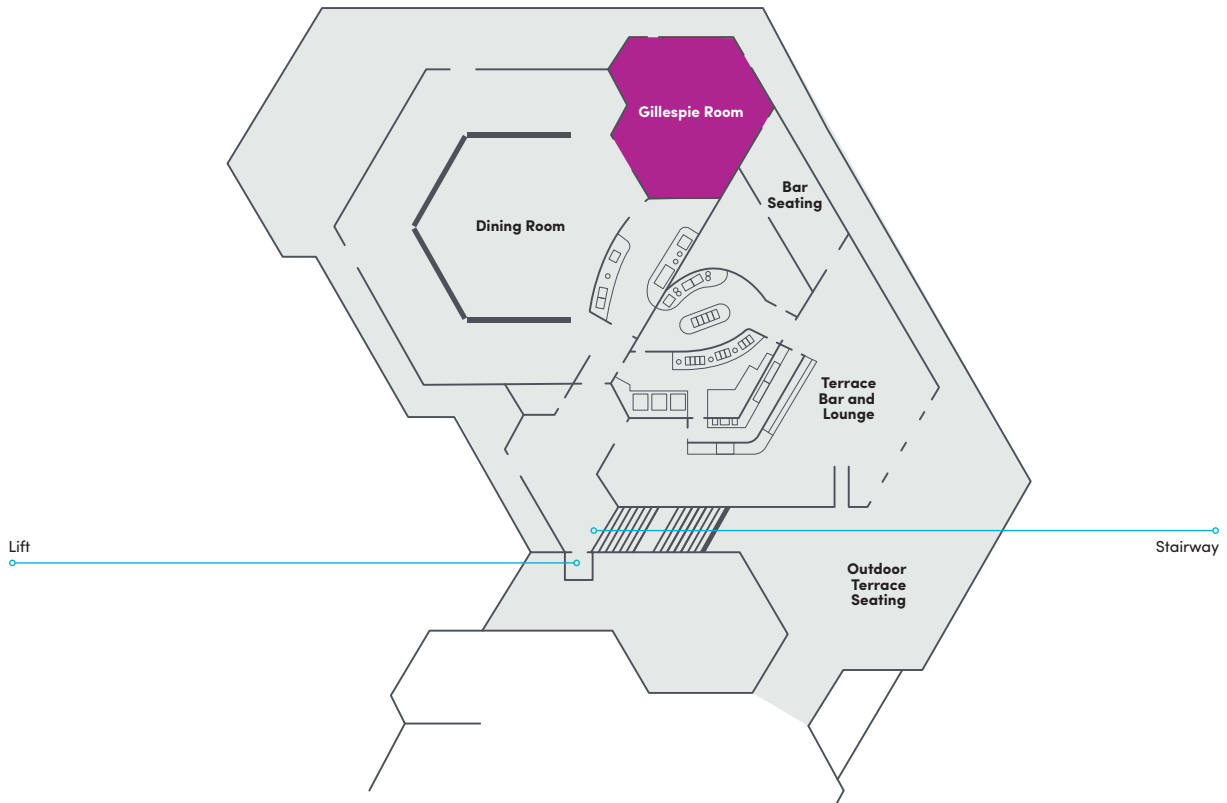

Gillespie Room

The Lawns - First floor

Dimensions

Length: 10.3m
Width: 11.6m
Area: 119.48sq m

Lighting

- Dimmers
- Natural daylight

Power & communications

- 13 amp sockets x17
- Wireless internet access

Access

Single door

Floor

Carpeted flat flooring

Capacities

Boardroom style: 26

Cabaret: 32

Need some more information?
Call the team **01482 465341**
or email beyondevents@hull.ac.uk