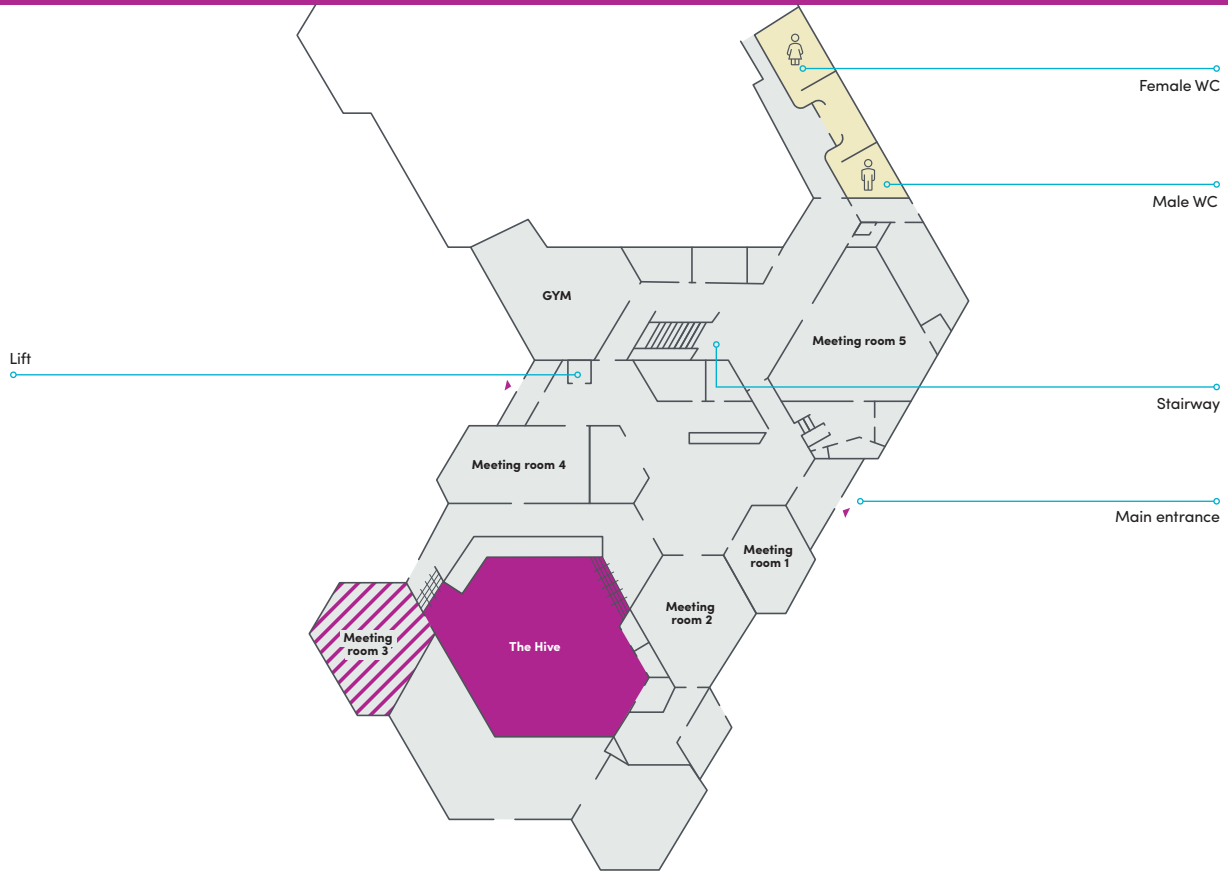

The Hive

The Lawns - Ground floor

Dimensions

Length: 17.8m
Width: 16.5m
Area: 293.7sq m

Lighting

- Dimmers
- Natural daylight

Power & communications

- Sound system
- Touch screen AV station including PC; projector; screen control; laptop connection; light control and audio control
- Screen
- Laptop connection point
- 13 amp sockets x25
- Wireless and wired broadband internet access

Access

Double door

Floor

Accessible flat-floored

Break out space

The room lends itself perfectly to medium sized presentations
 Meeting Room 3 is included, providing additional breakout space

Capacities

Theatre style: 200