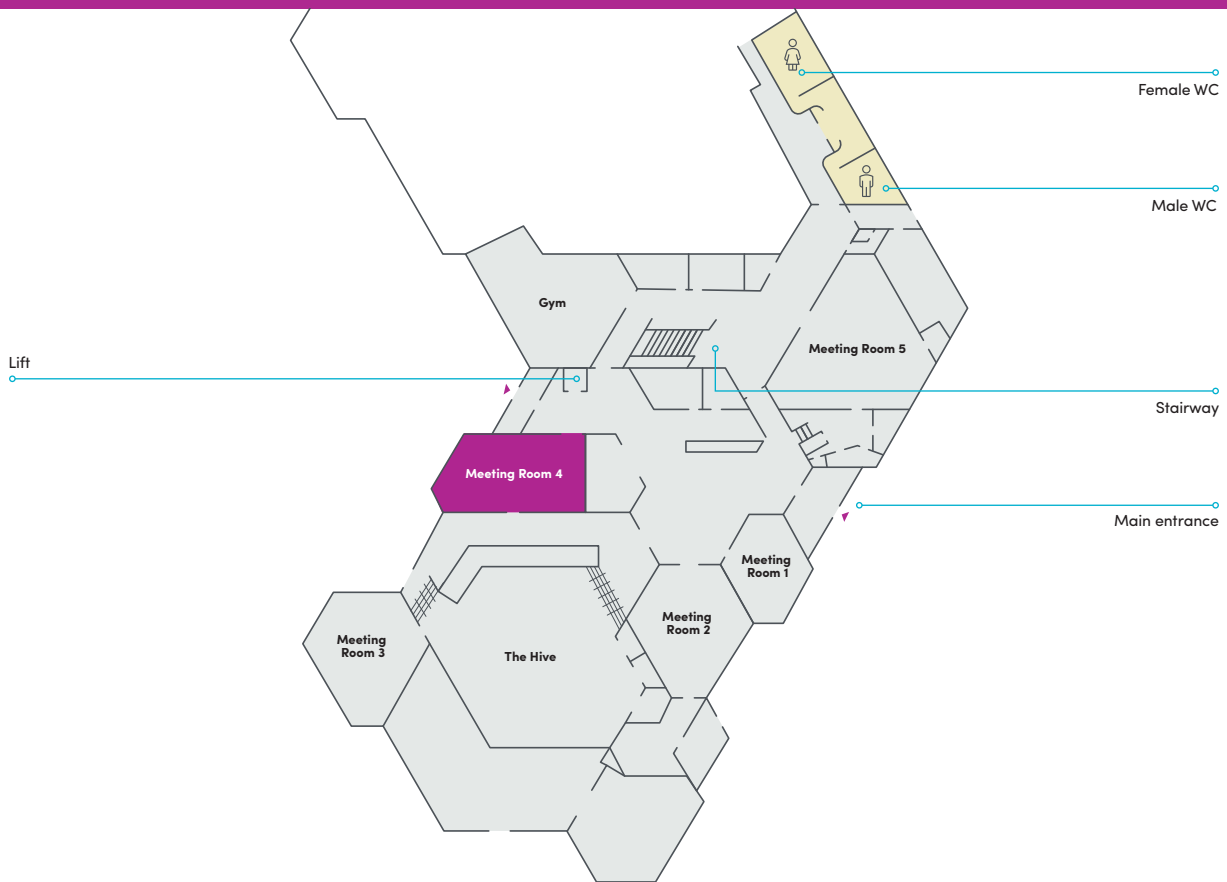

Meeting Room 4

The Lawns - Ground floor

Dimensions

Length: 15.3m
Width: 6.1m
Area: 93.33sq m

Lighting

- Dimmers
- Natural daylight

Power & communications

- Sound system
- Screen and projector
- Laptop connection point
- 13 amp sockets x12
- Wireless and wired broadband internet access

Access

- Double Door
- Single Door

Floor

Carpeted flat flooring

Perfect for presenting

The room lends itself to small, informal presentations

Capacities

Boardroom style: 26